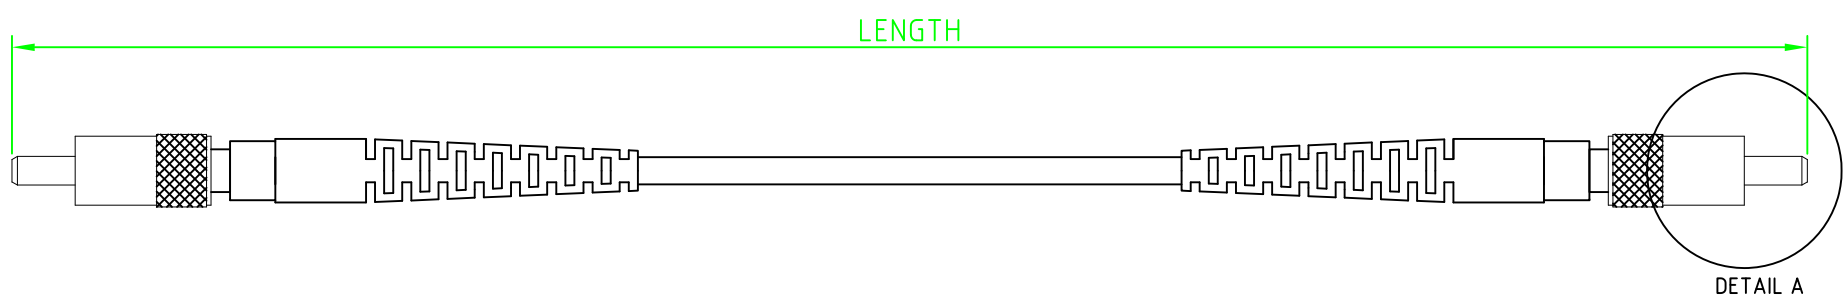

PART NUMBER	SLI-OF-LL3-600-SS-2
OPTICAL FIBER SPECIFICATIONS	
WAVELENGTH RANGE	VIS-NIR
N.A	0.37
CORE DIAMETER(UM)	600
CLAD DIAMETER(UM)	630
JACKET DIAMETER(MM)	3
JACKET MATERIAL/COLOR	PVC/ORANGE
LENGTH(M)	1

< ISO VIEW >

DETAIL A, SCALE 2:1

1	SLI-OF-LL3-600-SS-2	1	PVC	
NO.	DESCRIPTION	Q'TY	MATERIAL	REMARK
UNIT		mm		TITLE
TOLERANCE		±0.05		SLI-OF-LL3-600-SS-2
				SCALE N : S
			SHEET 1 / 1	A3