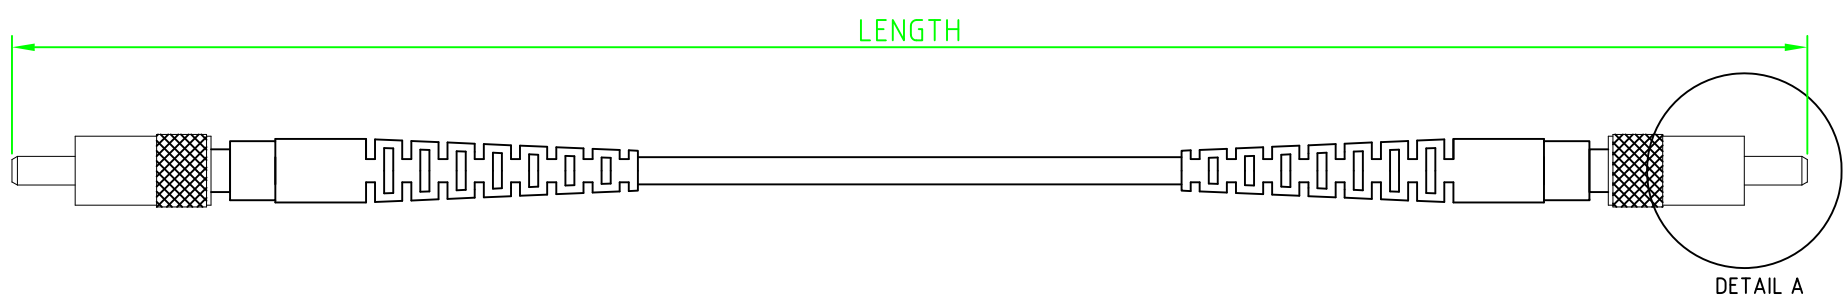

PART NUMBER	SLI-OF-LL3-600-SS-1
OPTICAL FIBER SPECIFICATIONS	
WAVELENGTH RANGE	VIS-NIR
N.A	0.37
CORE DIAMETER(UM)	600
CLAD DIAMETER(UM)	630
JACKET DIAMETER(MM)	3
JACKET MATERIAL/COLOR	PVC/ORANGE
LENGTH(M)	1

< ISO VIEW >

1	SLI-OF-LL3-600-SS-1	1	PVC	
NO.	DESCRIPTION	Q'TY	MATERIAL	REMARK
UNIT		mm	TITLE	
TOLERANCE		±0.05	SLI-OF-LL3-600-SS-1	
				SCALE
				N : S