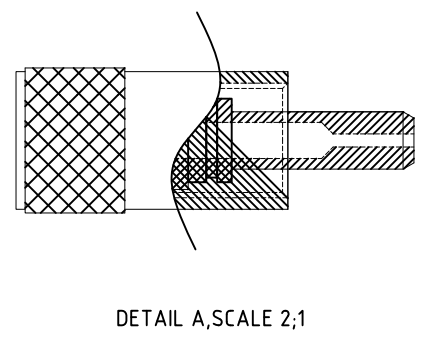

PART NUMBER	SLI-OF-LL3-600-SS-1
OPTICAL FIBER SPECIFICATIONS	
WAVELENGTH RANGE	VIS-NIR
N.A	0.37
CORE DIAMETER(UM)	600
CLAD DIAMETER(UM)	630
JACKET DIAMETER(MM)	3
JACKET MATERIAL/COLOR	PVC/ORANGE
LENGTH(M)	1

< ISO VIEW >

1	SLI-OF-LL3-600-SS-1	1	PVC	
NO.	DESCRIPTION	Q'TY	MATERIAL	REMARK
UNIT		mm	TITLE	
TOLERANCE		±0.05	SLI-OF-LL3-600-SS-1	
				SCALE
				N : S