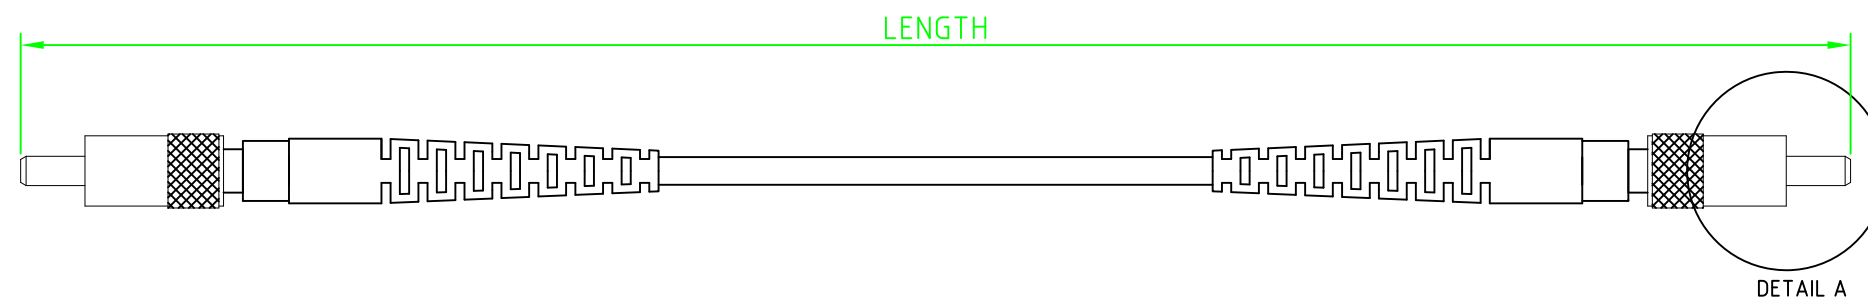

PART NUMBER	SLI-OF-LL3-200-SS-2
OPTICAL FIBER SPECIFICATIONS	
WAVELENGTH RANGE	VIS-NIR
N.A	0.37
CORE DIAMETER(UM)	200
CLAD DIAMETER(UM)	220
JACKET DIAMETER(MM)	3
JACKET MATERIAL/COLOR	PVC/ORANGE
LENGTH(M)	2

< ISO VIEW >

1	SLI-OF-LL3-200-SS-2	1	PVC	
NO.	DESCRIPTION	Q'TY	MATERIAL	REMARK
UNIT		mm		
TOLERANCE		±0.05		
TITLE				
SCALE		N : S	SHEET	1 / 1
				A3