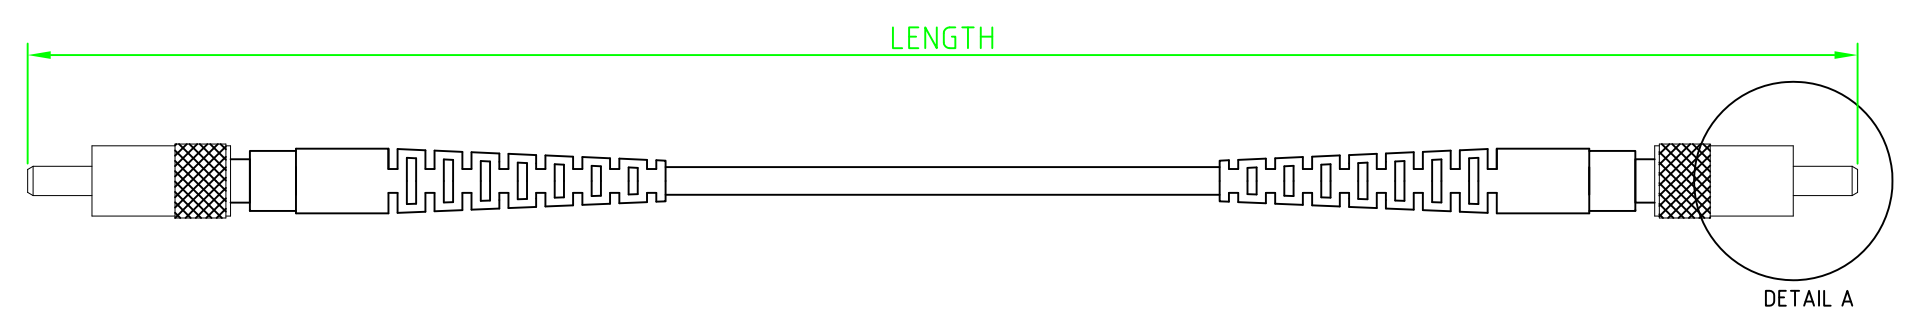

PART NUMBER	SLI-OF-LL3-200-SS-1
OPTICAL FIBER SPECIFICATIONS	
WAVELENGTH RANGE	VIS-NIR
N.A	0.37
CORE DIAMETER(UM)	200
CLAD DIAMETER(UM)	220
JACKET DIAMETER(MM)	
JACKET MATERIAL/COLOR	PVC/ORANGE
LENGTH(M)	

< ISO VIEW >

1	SLI-OF-LL3-200-SS-1	1	PVC	
NO.	DESCRIPTION	Q'TY	MATERIAL	REMARK
UNIT		mm		TITLE
TOLERANCE		±0.05		SLI-OF-LL3-200-SS-1
				SCALE N : S
			SHEET 1 / 1	A3