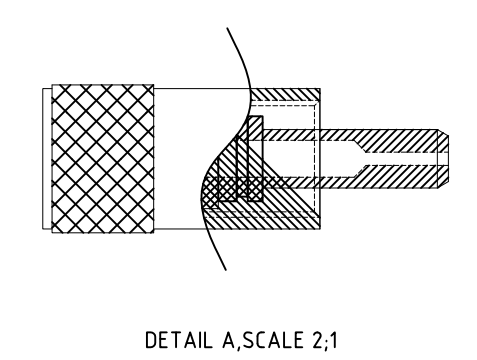

PART NUMBER	SLI-OF-LL3-200-SS-1
OPTICAL FIBER SPECIFICATIONS	
WAVELENGTH RANGE	VIS-NIR
N.A	0.37
CORE DIAMETER(UM)	200
CLAD DIAMETER(UM)	220
JACKET DIAMETER(MM)	
JACKET MATERIAL/COLOR	PVC/ORANGE
LENGTH(M)	

< ISO VIEW >

1	SLI-OF-LL3-200-SS-1	1	PVC	
NO.	DESCRIPTION	Q'TY	MATERIAL	REMARK
UNIT		mm		TITLE
TOLERANCE		±0.05		SLI-OF-LL3-200-SS-1
				SCALE N : S
			SHEET 1 / 1	A3